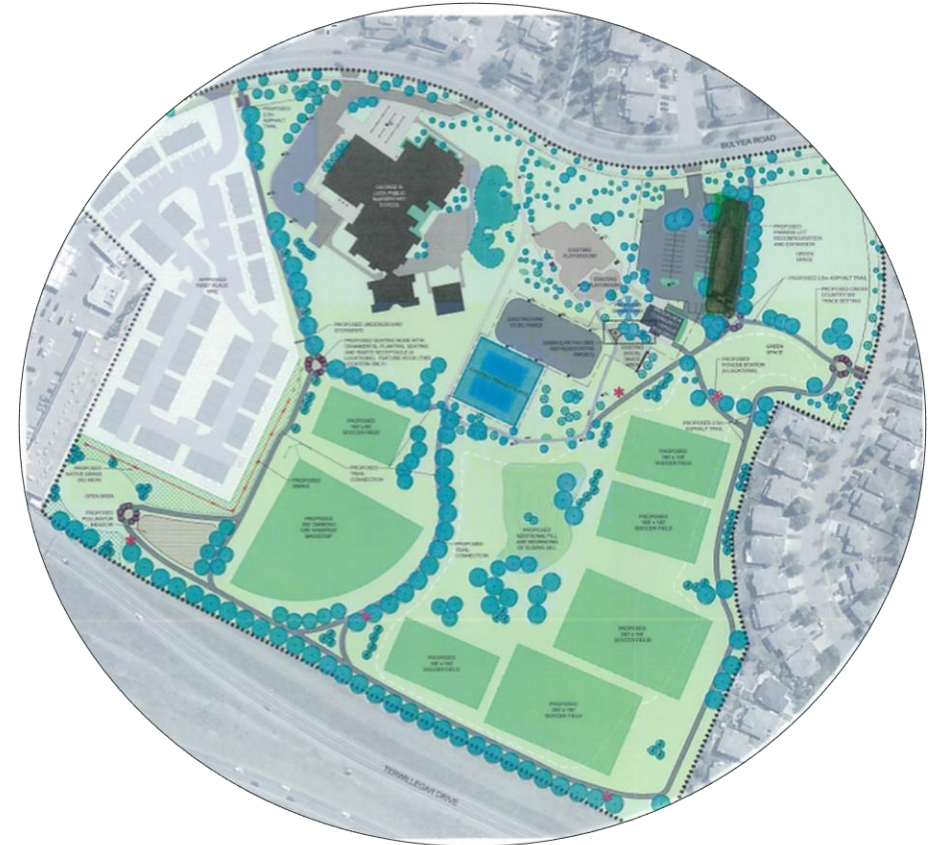

*Survey respondents felt that **cleared winter walking paths, garbage containers and lights at night** were the top 3 most important Green Space / Parkland elements.*

Other mentions included:

- *Grass maintenance*
- *Bike pump track*
- *Spray park*
- *Security/lighting*

Most Important Green Space / Parkland elements

Major Community Project

*Of two proposed major community projects, over half of the respondents wanted an **upgrade to the skating rink**.*

Other suggested projects included:

- Tennis/pickleball court upgrades*
- Spray Park*
- Exercise stations*
- Gazebo/covered gathering area*

Most Important Rink Features

Other written in considerations included:

- *Better management and availability of family skate times*
- *Better maintenance of the ice surface*
- *Optimized use of the rink area in the summer (e.g., paved for basketball or additional courts)*