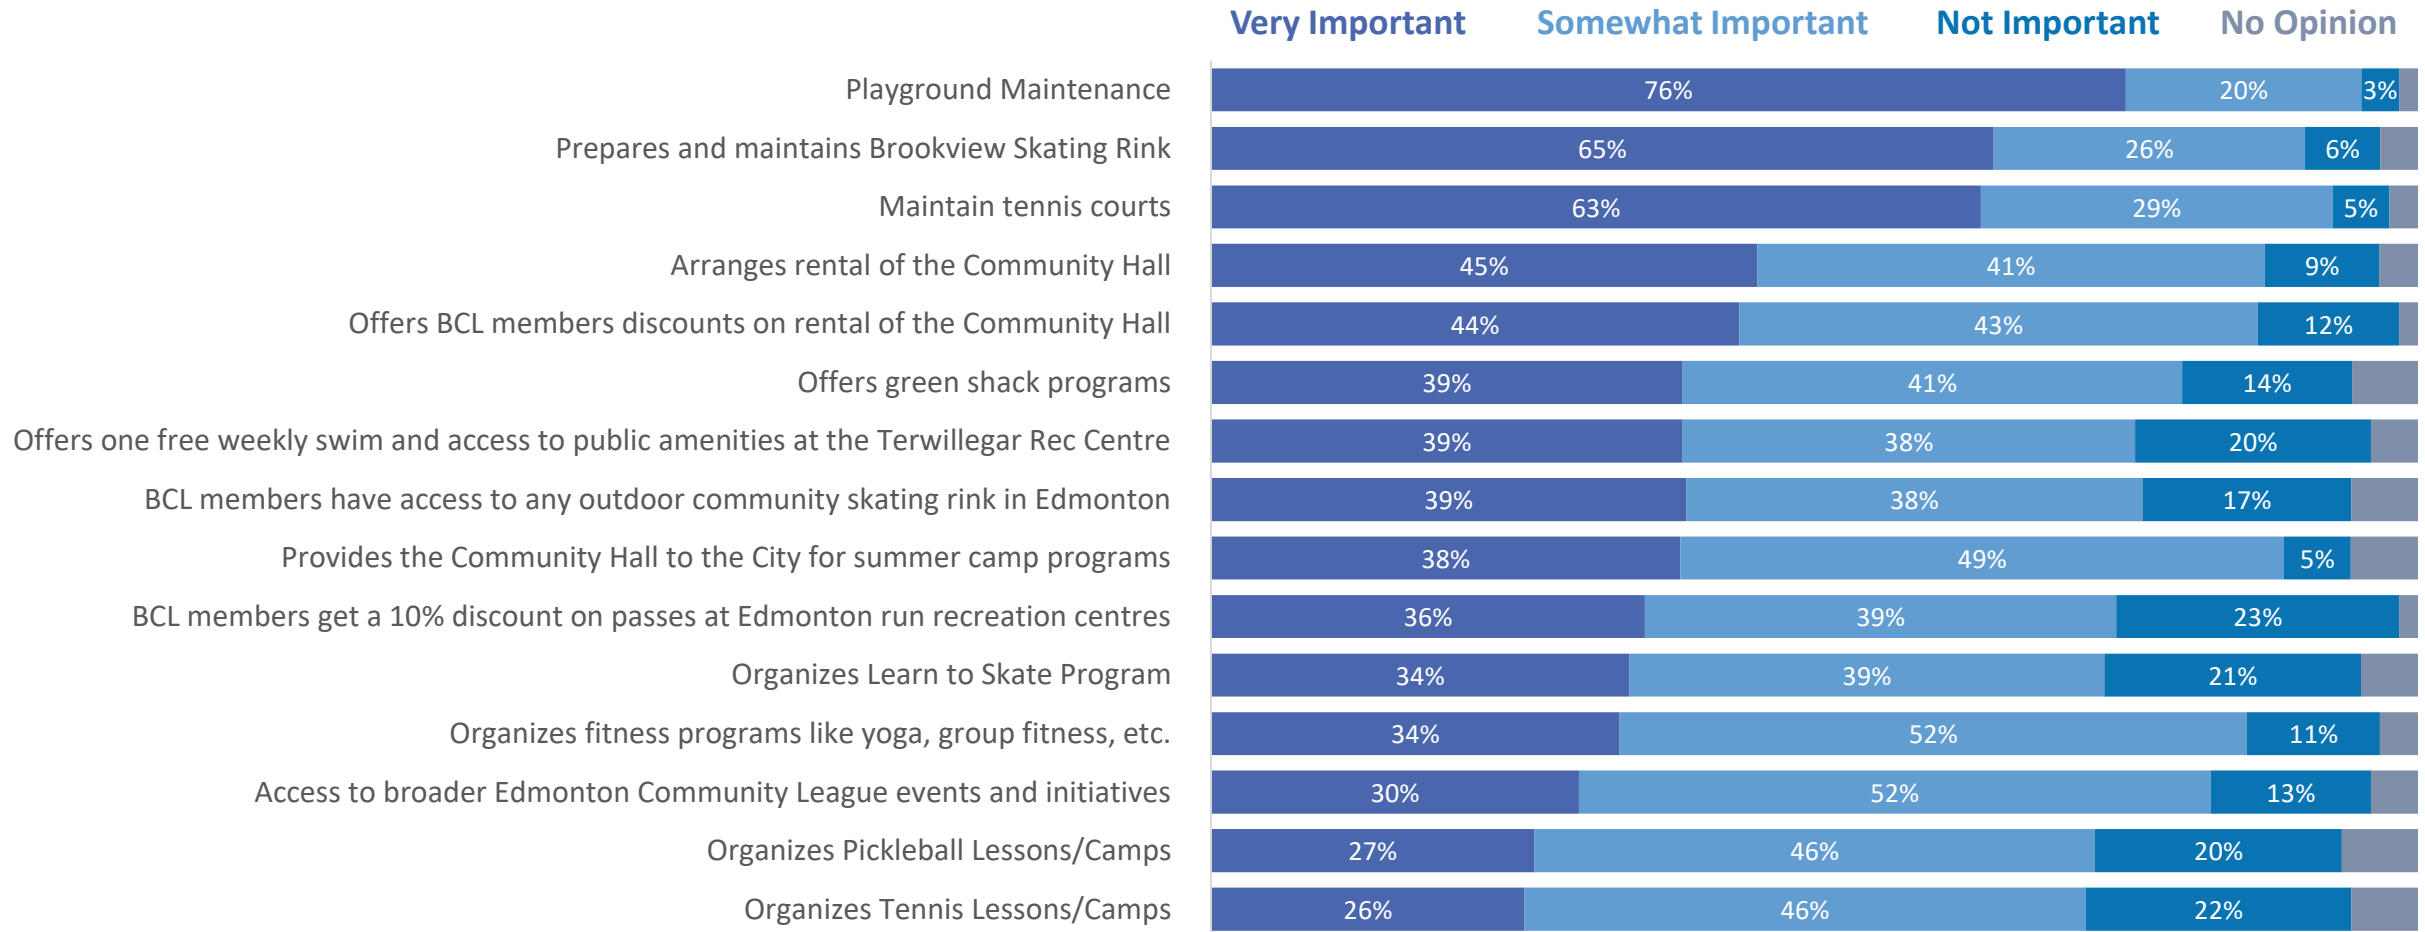

Household Age Groups

Frequency of use of green space, park or hall

Bulyea Heights residents are more active in the community in the warmer season.

Membership Status

Nearly two-thirds of survey respondents had a current membership!

The *playground and skating rink* were rated as the most important benefits to BCL membership.

Other suggested activities included **community parties** or events including garage sales, gardens, dances, movie nights, and seniors' events and more **sporting events** including tennis lessons, fitness classes and cross-country ski trails.