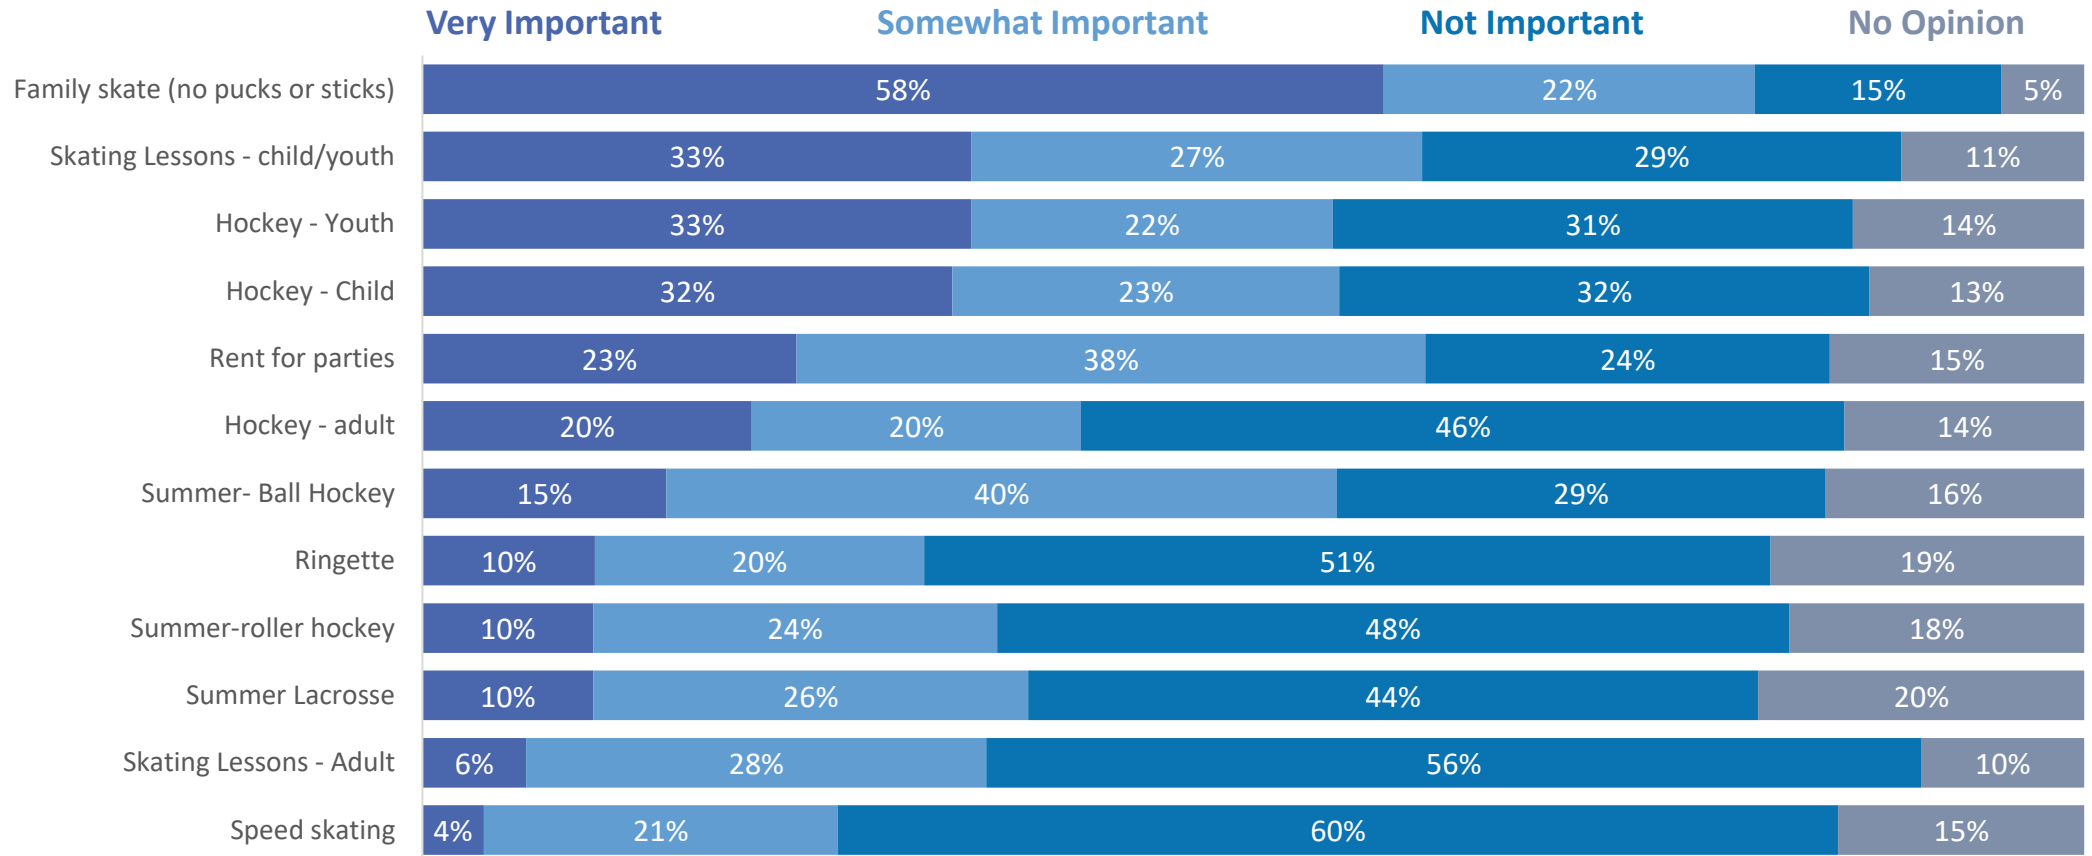

- Tennis/pickleball court upgrades*
- Spray Park*
- Exercise stations*
- Gazebo/covered gathering area*

Most Important Rink Features

Other written in considerations included:

- *Better management and availability of family skate times*
- *Better maintenance of the ice surface*
- *Optimized use of the rink area in the summer (e.g., paved for basketball or additional courts)*

Frequency of Rink Use

Two-thirds of respondents use the rink at least once per season!

Family skate time was, by far, the most important rink-based activity.

Importance of Rink-based Activities

What features would make Brookview the best community to live in Edmonton? What would you like to see upgraded or added to the community?