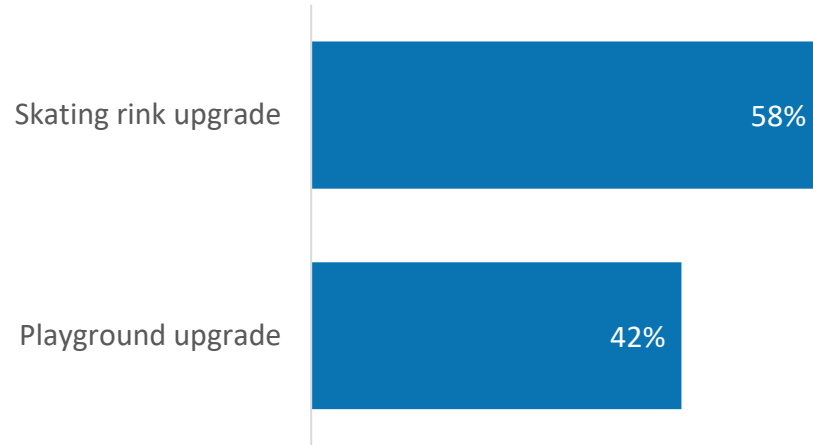

Household Age Groups

Frequency of use of green space, park or hall

Bulyea Heights residents are more active in the community in the warmer season.

Membership Status

Nearly two-thirds of survey respondents had a current membership!

The *playground and skating rink* were rated as the most important benefits to BCL membership.

Other suggested activities included **community parties** or events including garage sales, gardens, dances, movie nights, and seniors' events and more **sporting events** including tennis lessons, fitness classes and cross-country ski trails.

*Survey respondents felt that **cleared winter walking paths, garbage containers and lights at night** were the top 3 most important Green Space / Parkland elements.*

Other mentions included:

- *Grass maintenance*
- *Bike pump track*
- *Spray park*
- *Security/lighting*

Most Important Green Space / Parkland elements

Major Community Project

*Of two proposed major community projects, over half of the respondents wanted an **upgrade to the skating rink**.*

Other suggested projects included: