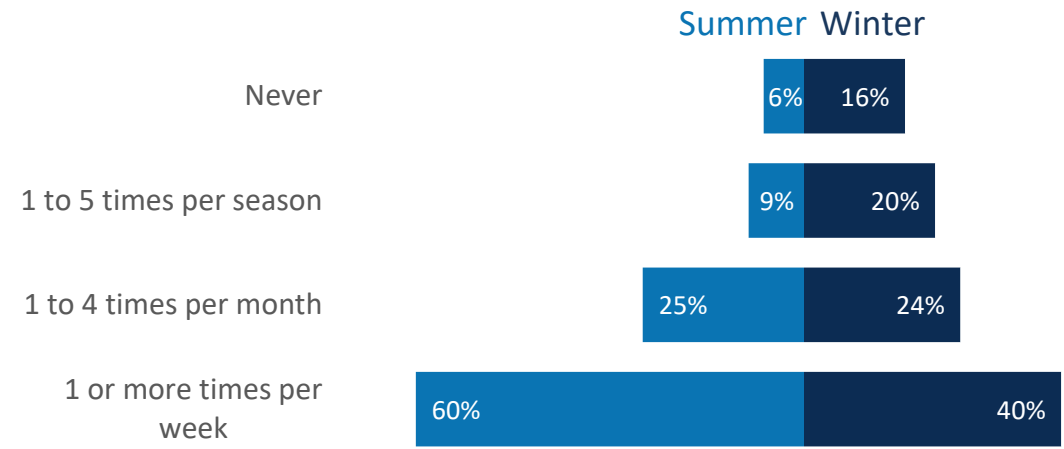

Needs Assessment Report 2021

Thank-you to all our residents who completed the Needs Assessment Survey in the summer of 2021.

We are excited to share the results with you!

The Brookview Community League reviews your input and is actively seeking to create the community that you want to live in!

Household Age Groups

Frequency of use of green space, park or hall

Bulyea Heights residents are more active in the community in the warmer season.

Membership Status

Nearly two-thirds of survey respondents had a current membership!

The *playground and skating rink* were rated as the most important benefits to BCL membership.

Other suggested activities included **community parties** or events including garage sales, gardens, dances, movie nights, and seniors' events and more **sporting events** including tennis lessons, fitness classes and cross-country ski trails.