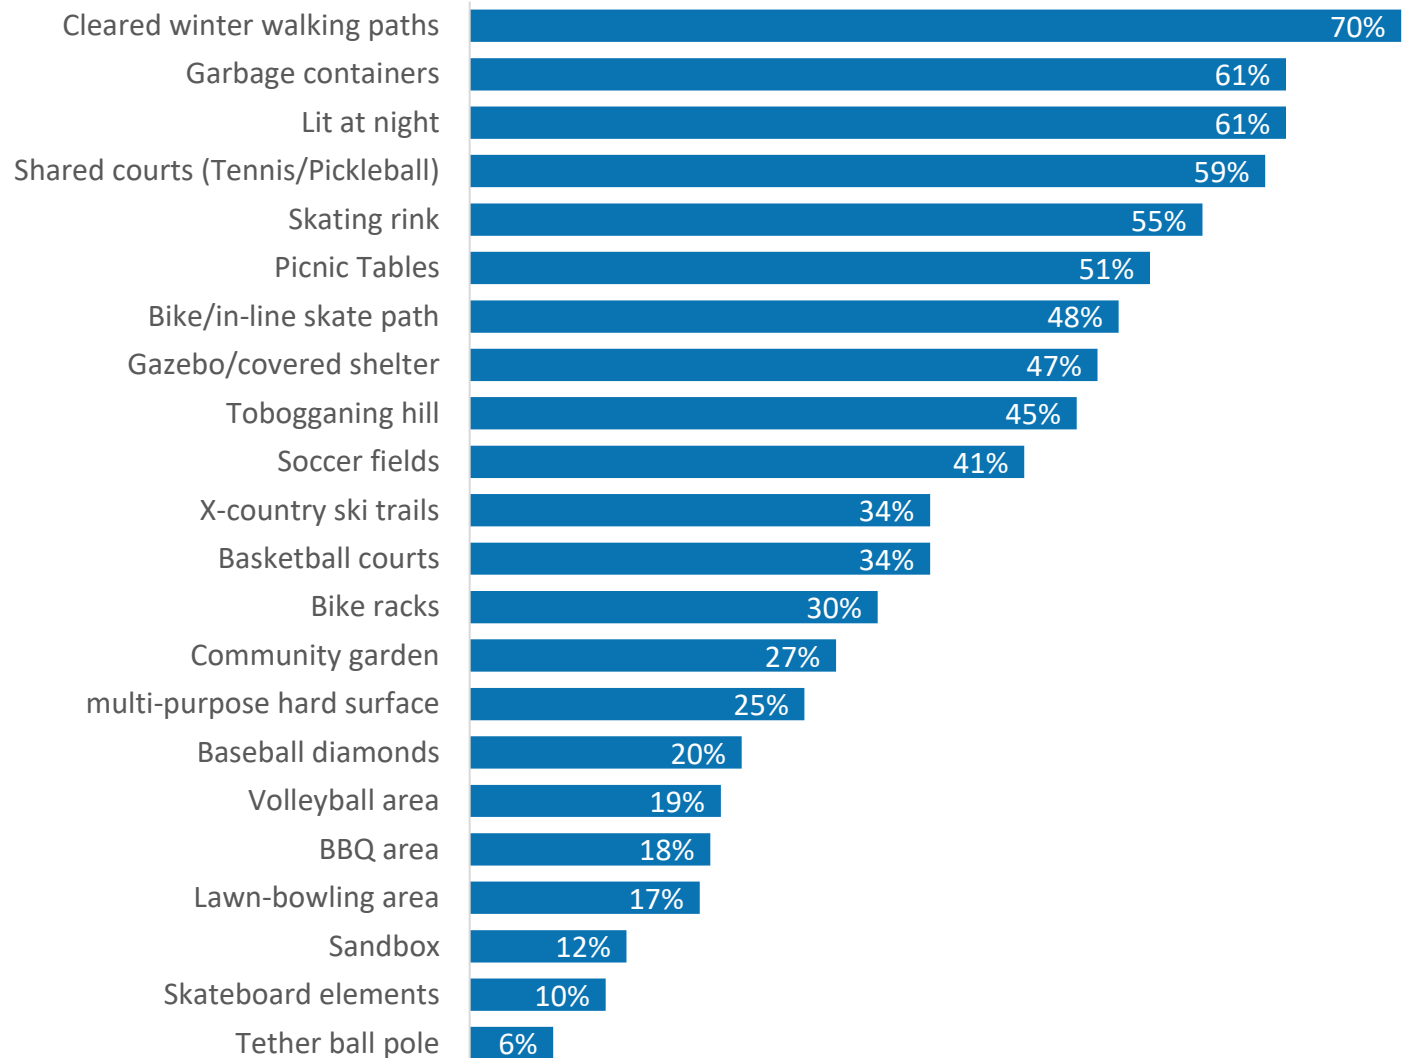

*Survey respondents felt that **cleared winter walking paths, garbage containers and lights at night** were the top 3 most important Green Space / Parkland elements.*

Other mentions included:

- *Grass maintenance*
- *Bike pump track*
- *Spray park*
- *Security/lighting*

Most Important Green Space / Parkland elements