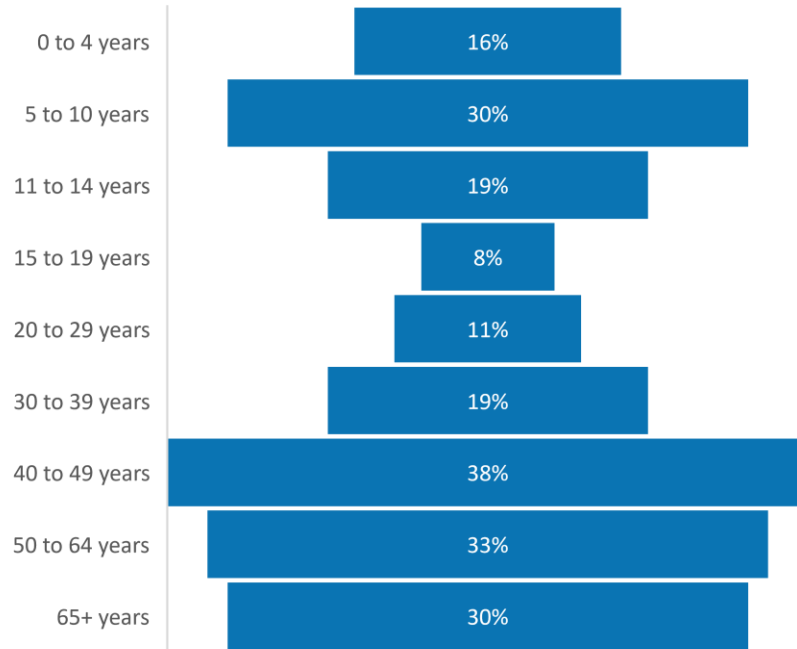

Needs Assessment Report 2021

Thank-you to all our residents who completed the Needs Assessment Survey in the summer of 2021.

We are excited to share the results with you!

The Brookview Community League reviews your input and is actively seeking to create the community that you want to live in!

Household Age Groups

Frequency of use of green space, park or hall

Bulyea Heights residents are more active in the community in the warmer season.

Membership Status

Nearly two-thirds of survey respondents had a current membership!