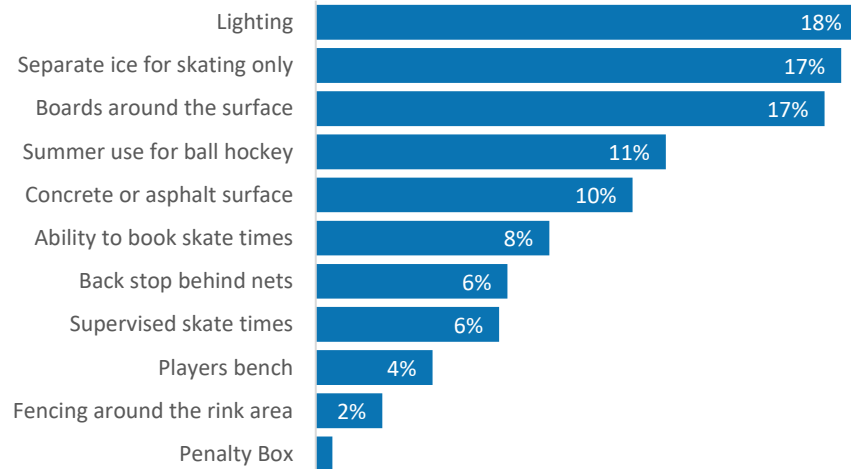

The *playground and skating rink* were rated as the most important benefits to BCL membership.

Other suggested activities included **community parties** or events including garage sales, gardens, dances, movie nights, and seniors' events and more **sporting events** including tennis lessons, fitness classes and cross-country ski trails.

Most Important Green Space / Parkland elements

Major Community Project

*Of two proposed major community projects, over half of the respondents wanted an **upgrade to the skating rink**.*

Other suggested projects included:

- Tennis/pickleball court upgrades*
- Spray Park*
- Exercise stations*
- Gazebo/covered gathering area*

Most Important Rink Features

Other written in considerations included:

- *Better management and availability of family skate times*
- *Better maintenance of the ice surface*
- *Optimized use of the rink area in the summer (e.g., paved for basketball or additional courts)*

Frequency of Rink Use

Two-thirds of respondents use the rink at least once per season!

Family skate time was, by far, the most important rink-based activity.

Importance of Rink-based Activities

What features would make Brookview the best community to live in Edmonton? What would you like to see upgraded or added to the community?